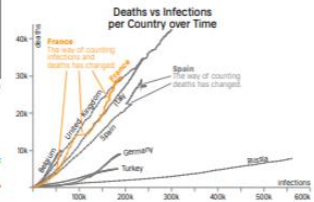

Infected, Deaths, and Recoveries per Country over Time

Een kaart met de COVID-19 gevallen van Europa (winnende kaart GIN-Kartografiewedstrijd 2020)